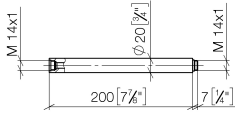

Extension for shower with fixed riser 200 mm - Durabronss (23kt Gold)

IMO

12 120 970

	Durabronss (23kt Gold)	12 120 970-09
	Brushed Light Gold	12 120 970-27

Fits: IMO, LULU, MADISON, MEM, TARA,  
CL.1, LISSÉ, VAIA, META, CYO

Extension for shower with fixed riser 200 mm - Durabronze (23kt Gold)

---

IMO

12 120 970

12 120 970

mm [inches]

12 120 970

Parts for other finishes can be found here: [Brushed Light Gold](#)

Spare parts list

No.	Item Number	Name	Quantity used	Delivery time
1	90 14 10 011 00 90	seal	1	2
2	09 24 04 180-09	extension	1	60