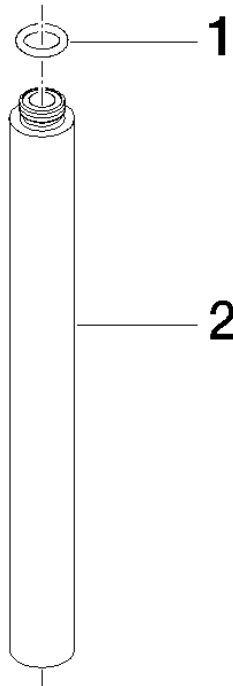

Extension for shower with fixed riser 200 mm - Durabronss (23kt Gold)

IMO

12 120 970

	Durabronss (23kt Gold)	12 120 970-09
	Brushed Light Gold	12 120 970-27

Fits: IMO, LULU, MADISON, MEM, TARA,  
CL.1, LISSÉ, VAIA, META, CYO

Extension for shower with fixed riser 200 mm - Durabronze (23kt Gold)

---

IMO

12 120 970

12 120 970

mm [inches]

12 120 970

Parts for other finishes can be found here: [Brushed Light Gold](#)

Spare parts list

No.	Item Number	Name	Quantity used	Delivery time
1	90 14 10 011 00 90	seal	1	2
2	09 24 04 180-09	extension	1	60